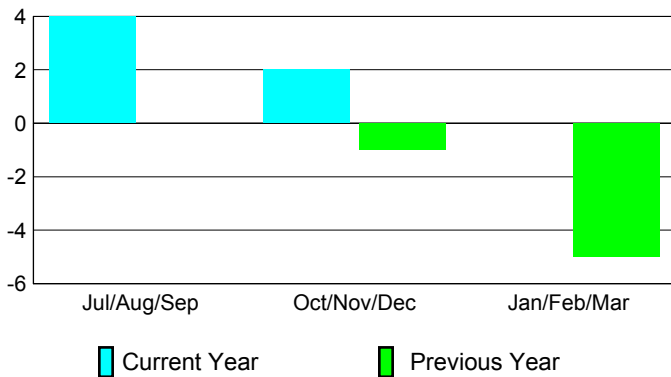

2012-2013 GMT Reports for District (or Undistricted) **District 388**

GMT: PAUL CHOR HO FAN

Location: CHINA

GMT CA: 5

CLUBS

Club Results
2012-2013

Clubs
2011-2012

Month	New Club Goal	Actual New Clubs	Actual Dropped Clubs	Gain/Loss of Clubs	Gain/Loss of Clubs
Jul/Aug/Sep		5	-1	4	0
Oct/Nov/Dec		2	0	2	-1
Jan/Feb/Mar					-5
Totals		7	-1	6	-6

Club Results 2012-2013

Goal, New, Dropped, Gain/Loss

Comparison of Club Gain/Loss

Current Year Compared to the Previous Year

YTD Status Quo Clubs 2012-2013

Status Quo Clubs Compared to Status Quo Members

MEMBERSHIP