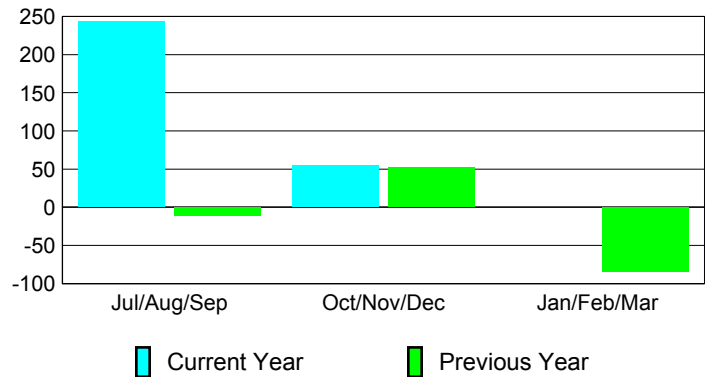

Membership Results
2012-2013

Membership
2011-2012

Month	Net Memb Goal	Actual New Memb	Actual Dropped Memb	Gain/Loss of Memb	Gain/Loss of Memb
Jul/Aug/Sep		252	-9	243	-11
Oct/Nov/Dec		105	-50	55	52
Jan/Feb/Mar					-84
Totals		357	-59	298	-43

Membership Results 2012-2013

Goal, New, Dropped, Gain/Loss

Comparison of Membership Gain/Loss

Current Year Compared to the Previous Year

Gender Comparison 2012-2013

Jul/Aug/Sep

Oct/Nov/Dec

Jan/Feb/Mar