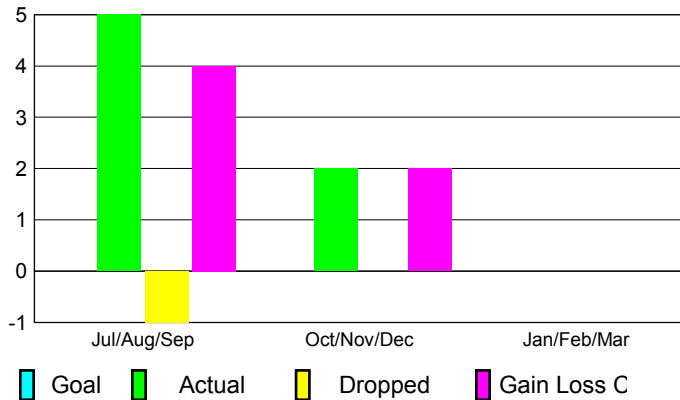

2012-2013 GMT Reports for District (or Undistricted) **District 388**

GMT: PAUL CHOR HO FAN

Location: CHINA

GMT CA: 5

CLUBS

Club Results
2012-2013

Clubs
2011-2012

Month	New Club Goal	Actual New Clubs	Actual Dropped Clubs	Gain/Loss of Clubs	Gain/Loss of Clubs
Jul/Aug/Sep		5	-1	4	0
Oct/Nov/Dec		2	0	2	-1
Jan/Feb/Mar					-5
Totals		7	-1	6	-6

Club Results 2012-2013

Goal, New, Dropped, Gain/Loss

Comparison of Club Gain/Loss

Current Year Compared to the Previous Year

YTD Status Quo Clubs 2012-2013

Status Quo Clubs Compared to Status Quo Members

MEMBERSHIP