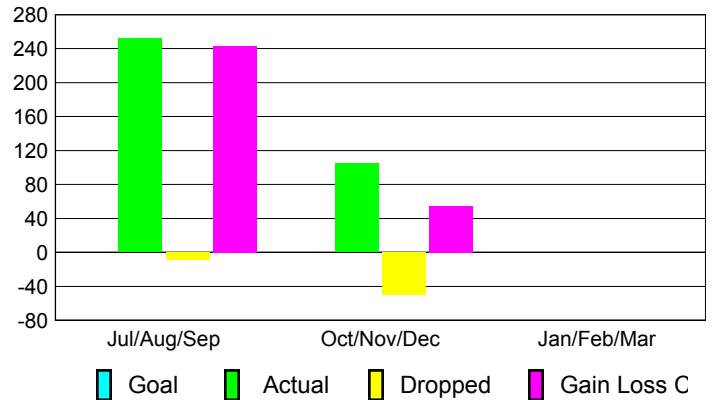

Membership Results 2012-2013

Goal, New, Dropped, Gain/Loss

Comparison of Membership Gain/Loss

Current Year Compared to the Previous Year